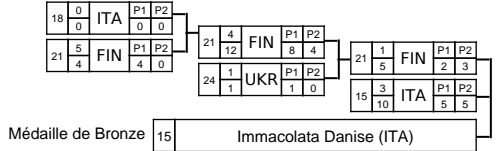

"LOWER BRANCH"

Classement

Cl	Pays	Nom
1	TUR	Tuba Demir (TUR)
2	UKR	Anna Karbovska (UKR)
3	FRA	Romaïssa El Kharroubi (FRA)
3	ITA	Immacolata Danise (ITA)
5	FIN	Lotta Vettenranta (FIN)
5	MDA	Daniela Vuivan (MDA)
7	UKR	Anastasiia Kreschuk (UKR)
8	RUS	Sukhareva Alena (RUS)
9	ROU	Ana Maria Puiu (ROU)
10	BLR	Viktoryia Yakubouskaya (BLR)
11	FRA	Lilya Cohen (FRA)
12	BLR	Alaksandra Bulava (BLR)
13	RUS	Natalia Khramenkova (RUS)
14	ROU	Denisa Stefania Negoita (ROU)
15	POL	Aleksandra Lewczyńska (POL)
16	CRO	Teuta Biščan (CRO)
17	AUT	Julia Ernst (AUT)
18	ESP	Rubio Elena Torres (ESP)
19	FIN	Sanni Sarkkinen (FIN)
20	BUL	Denis Braykova Viktoria (BUL)
21	HUN	Mikle Hedi (HUN)
22-23	POL	Wiktoria Bloch (POL)
22-23	CRO	Katja Stoponja (CRO)
24	MDA	Eugenia Birdan (MDA)
25	ITA	Asia Craparotta (ITA)