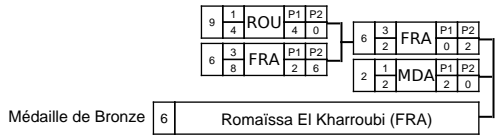

"REPECHAGE"

"UPPER BRANCH"